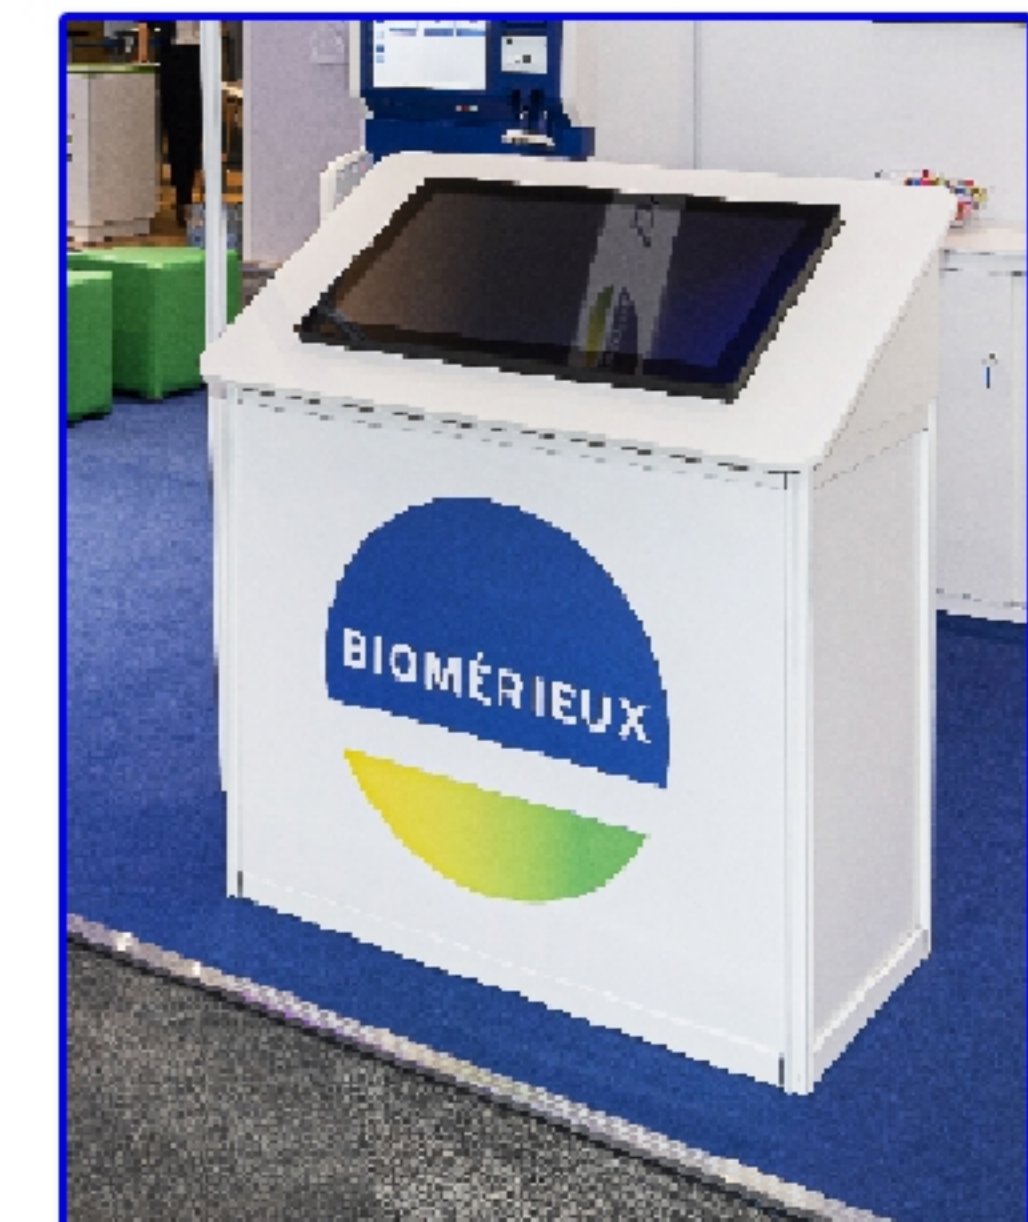

Floorcoverings 	Electrical: 	Furniture: 	Audio Visual:

● **full service suppliers** ●

ford.barley@fordbarleyexhibitions.co.uk / Tel: 01623-551120