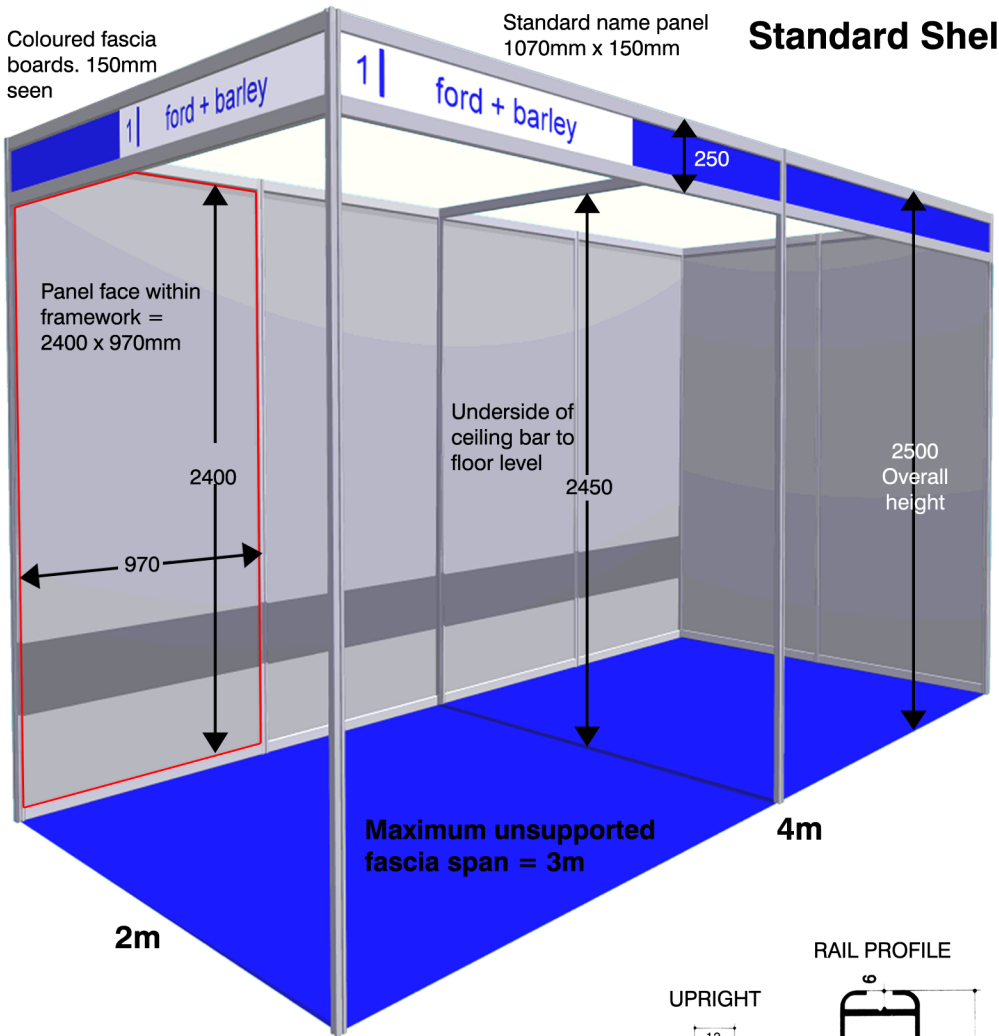

Coloured fascia boards. 150mm seen

Standard name panel 1070mm x 150mm

# Standard Shell

**Example Technical Plan Layout**

## RAIL PROFILE

PANEL THICKNESS = 6mm

**INTERNAL STAND DIMENSIONS  
= 30mm LESS THAN  
THE STAND SPACE BOOKED**

TECHNICAL ENQUIRIES = Tel: 01623-551120 / Fax: 01623-440063 / email: ford.barley@btconnect.com