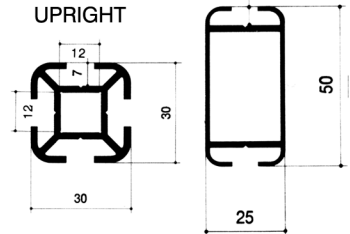

Coloured fascia boards. 150mm seen

Standard name panel 1070mm x 150mm

# Standard Shell

**Example Technical Plan Layout**

## RAIL PROFILE

PANEL THICKNESS = 6mm

**INTERNAL STAND DIMENSIONS  
= 30mm LESS THAN  
THE STAND SPACE BOOKED**

TECHNICAL ENQUIRIES = Tel: 01623-551120 / Fax: 01623-440063 / email: ford.barley@btconnect.com