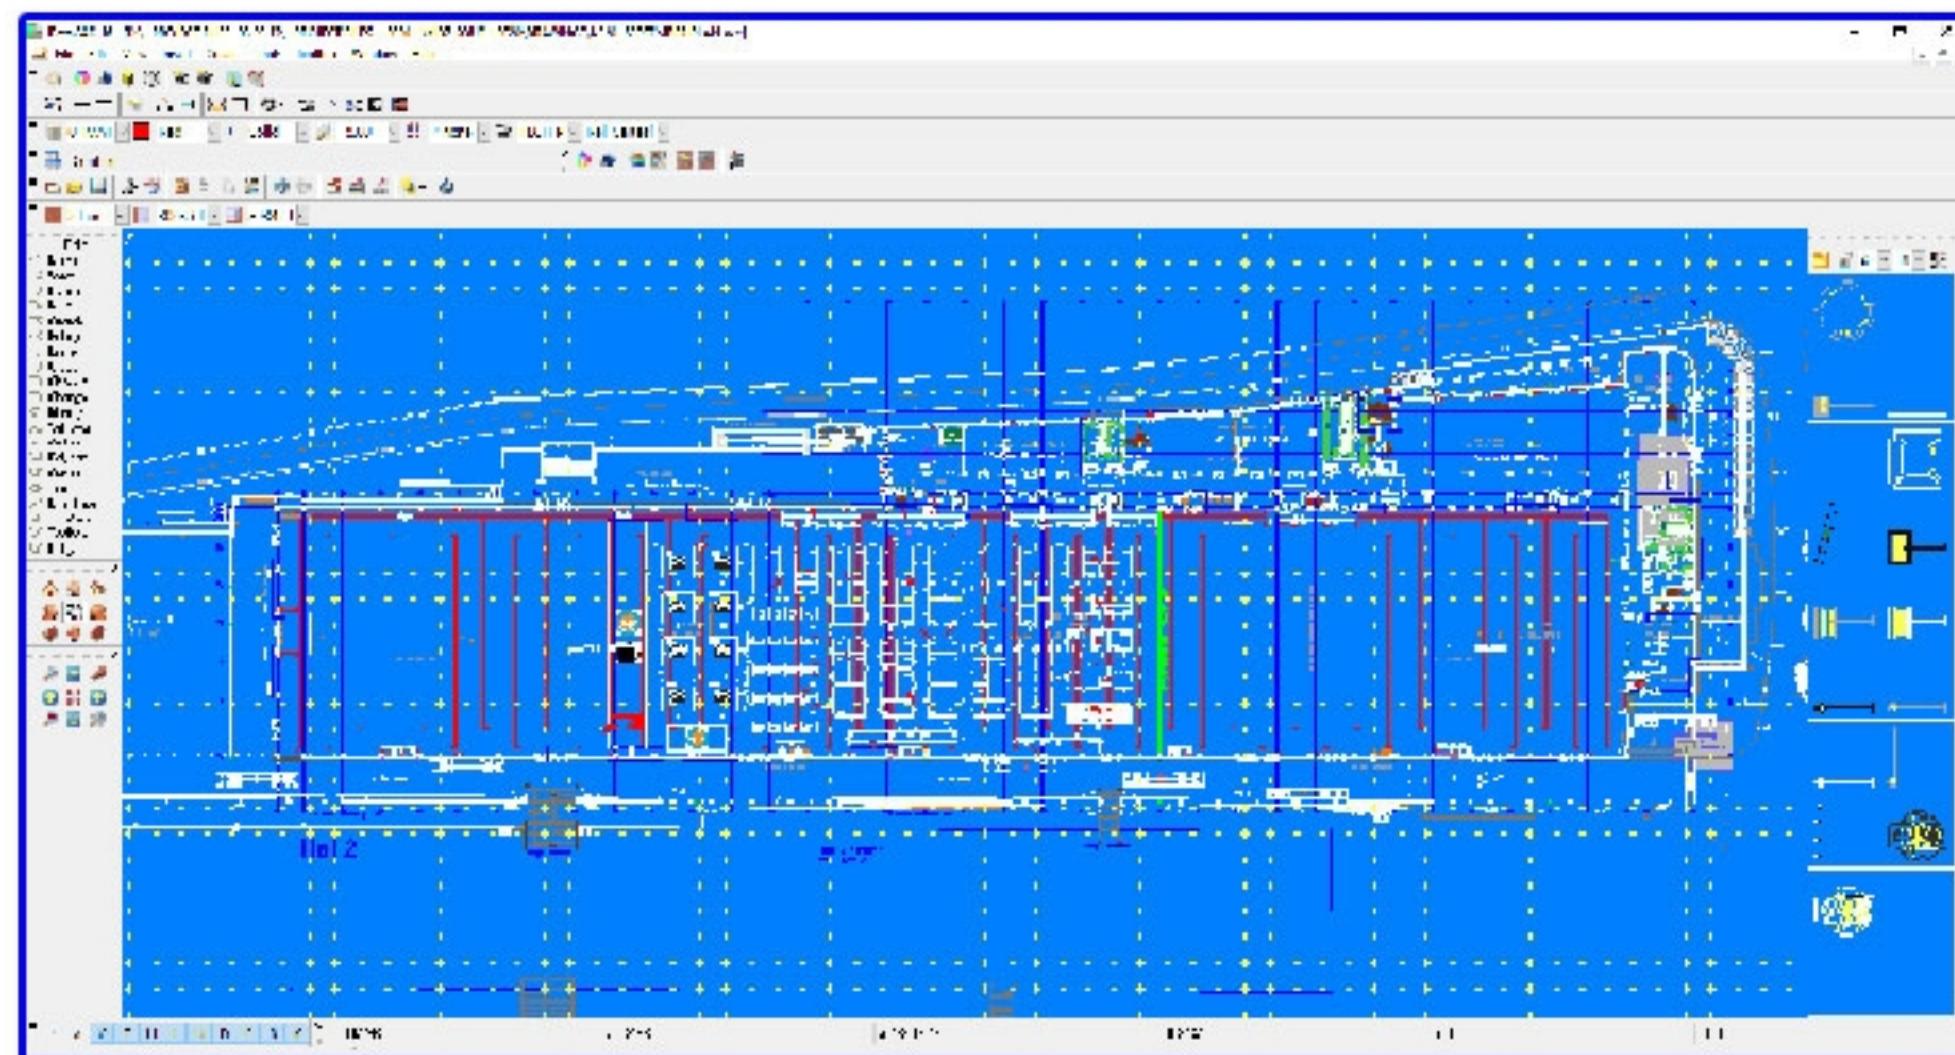

EXHIBITION PLANNING + 3D DESIGN: